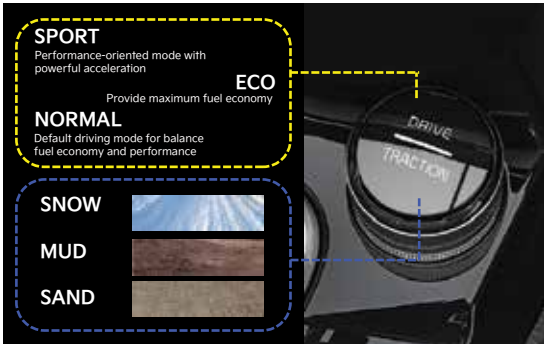

Live to be awesome

SELTOS

Movement that inspires

www.kia.com

Specifications

DESCRIPTION	GT Line	EX P	EX	E
Power train				
Type	Kappa, 1.4L Turbo - Dual CVVT, Direct Injection			
Displacement (cc)	1.353			
Maximum Power (PS/rpm)	140/6.000			
Maximum Torque (Nm/rpm)	242/1.500 - 3.200			
Transmission	7 speed DCT			
STEERING SYSTEM				
Type	Rack & Pinion			
Power Steering	Electric Power Steering			
BRAKE				
Type	Front	Ventilated Disc with ABS		
	Rear	Disc		
DIMENSION				
Length/Width/Height (mm)	4.315/1.800/1.645			
Wheel base (mm)	2.610			
Front/Rear Tread (mm)	1.560/1.583			
Turning Radius (mm)	5.300			
Wheel, tire	215/60 R17		205/65 R16	
Fuel tank capacity (L)	55			
SUSPENSION				
Front	Mc Pherson Strut			
Rear	Coupled Torsion Beam Axle			
EXTERIOR				
Door Handle	Chrome coating	Body Color		
Sun Roof	Sunroof, power sliding & Tilting			-
Window beltline	Chrome coating			-
Radiator Grill	Diamond pattern Chrome Coating		Silver painted with black color	
Rear Spoiler	Integrated with high mounted stop lamp			
Outside Mirror	Body color w/ Electric mirror, Heated and Power Folding			
Head Lamp	Auto light, Full LED	Auto Light, Projector	Projector	-
Day Time Running Light	KIA Signature LED with positioning lamp		LED	Positioning lamp (Bulb)
Fog Lamp	"Ice Cube" LED & Rear fog lamp	"Ice Cube" LED	Projector	-
Rear combination lamp	LED		-	Bulb
Rear Back Door Glass	with defogger timer and wiper			
INTERIOR				
Steering Wheel	Leather, 3 Spoke Sport with Tilt, Telescopic & Audio control		3 Spoke Sport with Tilt	
Power window	Auto up & down with safety (Driver)			
Front Console	with two cup holder			
Meter Cluster	Supervision with 7" LCD driver information		3.5" LCD Driver Information	
Inner door handle	Satin Chrome			-
Front Seat	6- Way Adjustable Power Seat		Sliding, reclining, height adjuster	
Rear Seat	Reclining with arm rest and cup holder			
Seat Material	GT Line Signature Leather	Artificial Leather	Fabric	
Power supply	Wireless Charging, USB slot and outlet DC 12V			USB slot and outlet DC 12V
SAFETY & SECURITY				
Body structure	Advanced High Strength Steel & Press Hot Stamping			
Airbag	Six Airbag (Driver, passenger, side and curtain)		Dual Airbag (Driver&passenger)	
Keyless Entry	Smart key with start/stop button		Mechanical key	
Front Safety Belt	3 Point ELR			
Rear Safety Belt	3 Point ELR (Side) 2 point (Center)			
Parking assist	Front & Rear with dynamic parking guideline			Rear parking assist
Camera	Rear View Monitor w/ Switch	Rear View Monitor		-
High Mounted Stop Lamp	S			-
AUDIO & SPEAKER				
Head unit	Floating 8" LCD, with Bluetooth voice recognition, USB and Auxiliary connecti Wireless Apple Car Play, Android Auto and rear view monitor		3.8" LCD Bluetooth voice recognition, USB and Auxilia connection	
Speaker	4 Main Speaker + 2 tweeter			
COMFORT				
Air Conditioning	Auto Climate control with rear ventilation		Manual Air Conditioner	
Drive mode	Sport, Eco, Normal, Mud, Snow & Sand			
Cruise Control	Standard		-	
Paddle Shift	S	-	-	
Head Up Display	S	-	-	
Electric Chromic Mirror	S	-	-	
Remote Start Engine	-	S	-	
Ventilated Seat	S	-	-	
Sound Mood Ligh	S	-	-	
Wireless Charger	-	S	-	